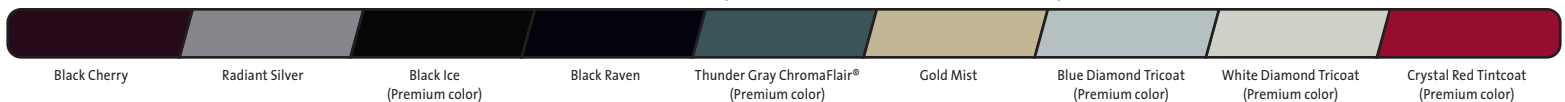

AVAILABLE EXTERIOR COLORS (PREMIUM COLORS REQUIRE ADDITIONAL COST)

GM, the GM Logo, Cadillac, the Cadillac Logo, and the slogans, emblems, vehicle model names, vehicle body designs and other marks appearing in this document are the trademarks and/or service marks of General Motors Corporation, its subsidiaries, affiliates or licensors. Bose and Cabin Surround are registered trademarks of the Bose Corp. OnStar and Directions & Connections are registered service marks of OnStar Corp. The XM name is a registered trademark of XM Satellite Radio Inc. ChromaFlair is a registered trademark of JDS Uniphase Corporation. ©2008 GM Corp. All rights reserved. GM reserves the right to make changes at any time and without notice in prices, colors, materials, equipment, specifications, models and availability.